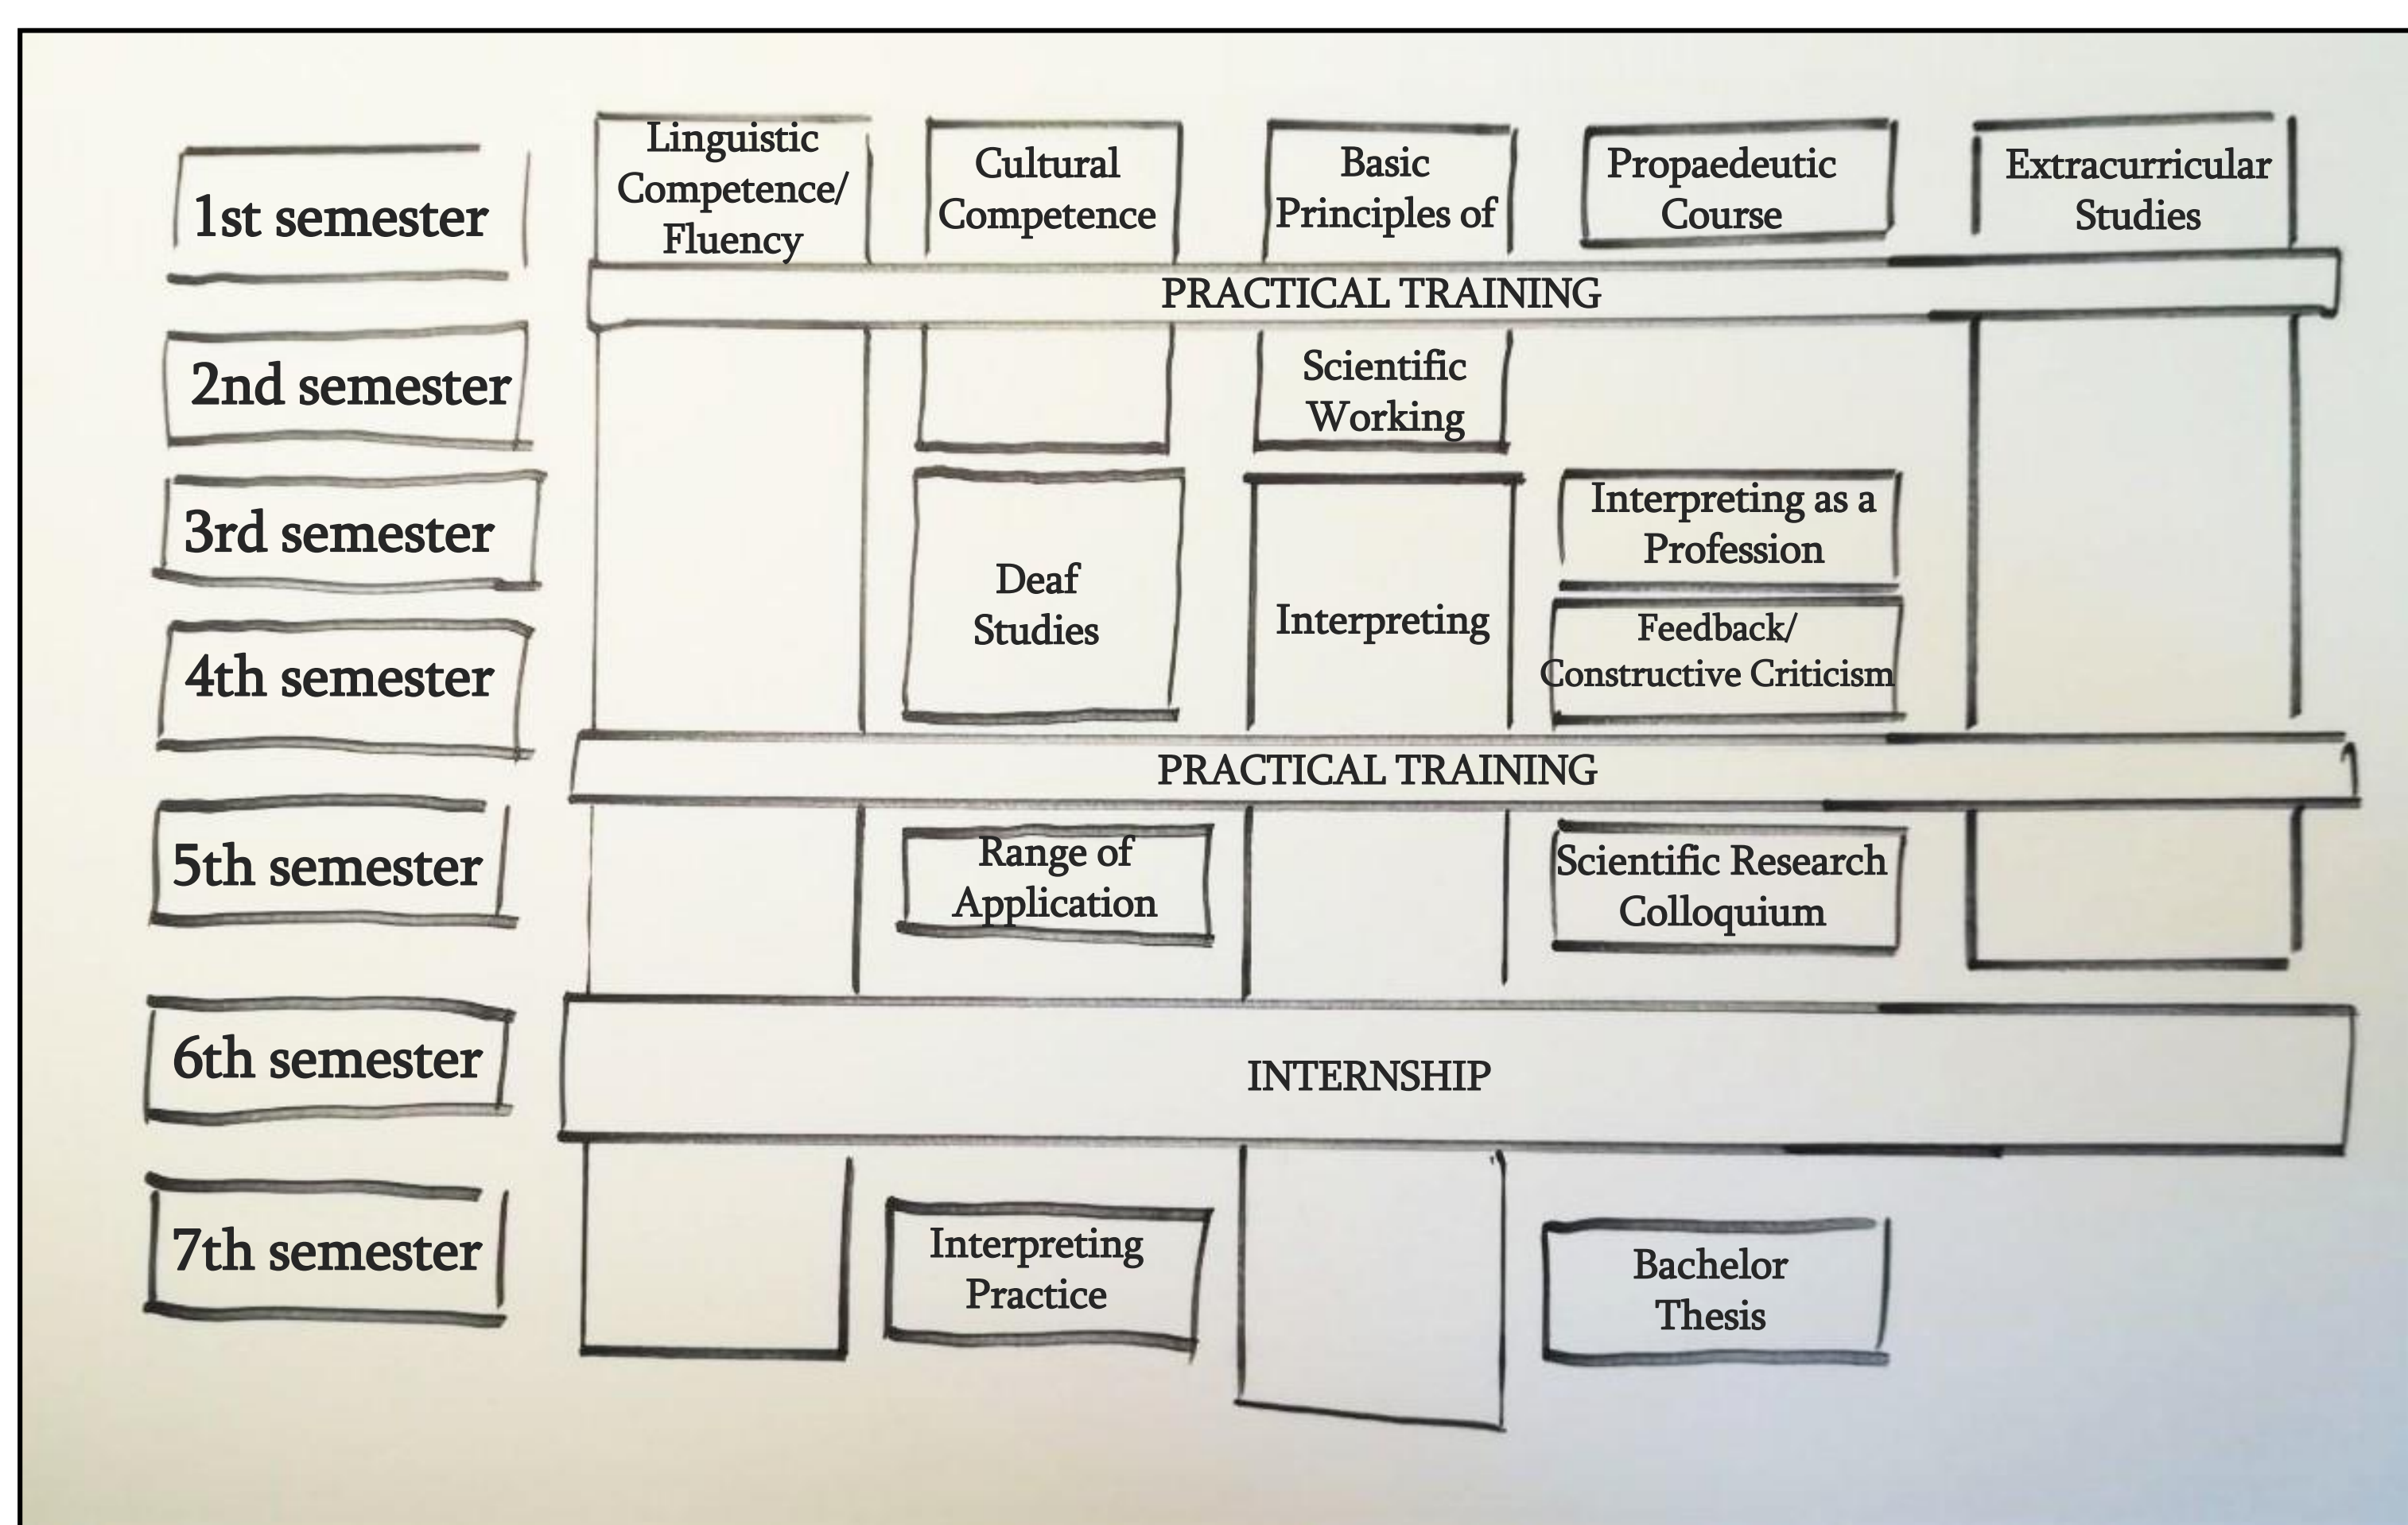

Landshut

„It`s literally a fairytale town!“ *

„Mentoring Program“ for graduates

„Internship Conference“

„Round Table“ networking with the Deaf community

„Mentor-Meeting“

Scan for more information!

Team

Prof. Sabine Fries

Prof. Dr. Uta Benner

Thimo Kleyboldt

Anja Bergmann

Margit Hillenmeyer

Dawei Ni

...and visiting lecturers from all over Germany...

*Quotation: Silas Nacita (American Football Player). Available online at: <https://www.youtube.com/watch?v=vYKfo5XZiBc>
 Photo, design and illustrations: Alina Reidelstürz (Sign Language Interpreting, student assistant)
 More information: <https://www.haw-landshut.de/hochschule/fakultaeten/interdisziplinaere-studien/studiengaenge/gebaerdensprachdolmetschen-bachelor.html>